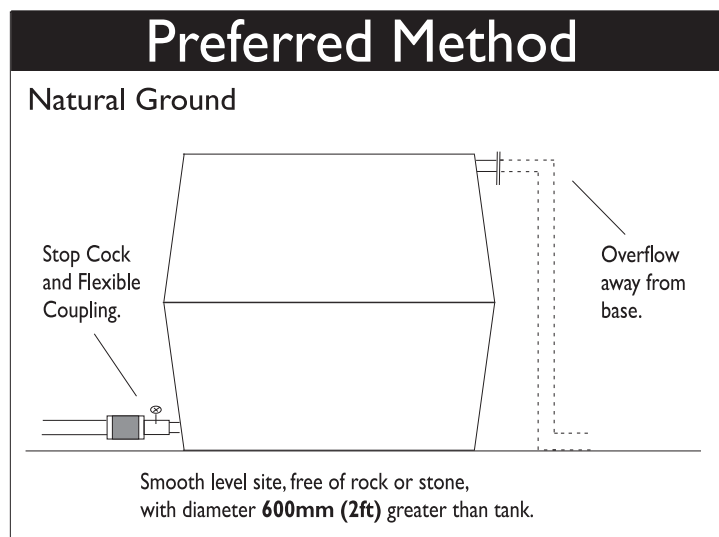

Tank Installation

Critical Points to Remember

1. Base of tank must be fully supported across its entire area (base support must remain flat at all times).
2. Pipe work should not place any loading on tank wall (flexible coupling is best alternative).
3. Overflow size must equal or exceed inlet size.
4. Tank must be vented to prevent it being subject to pressure or vacuum (leafstrainer or breather must be installed).