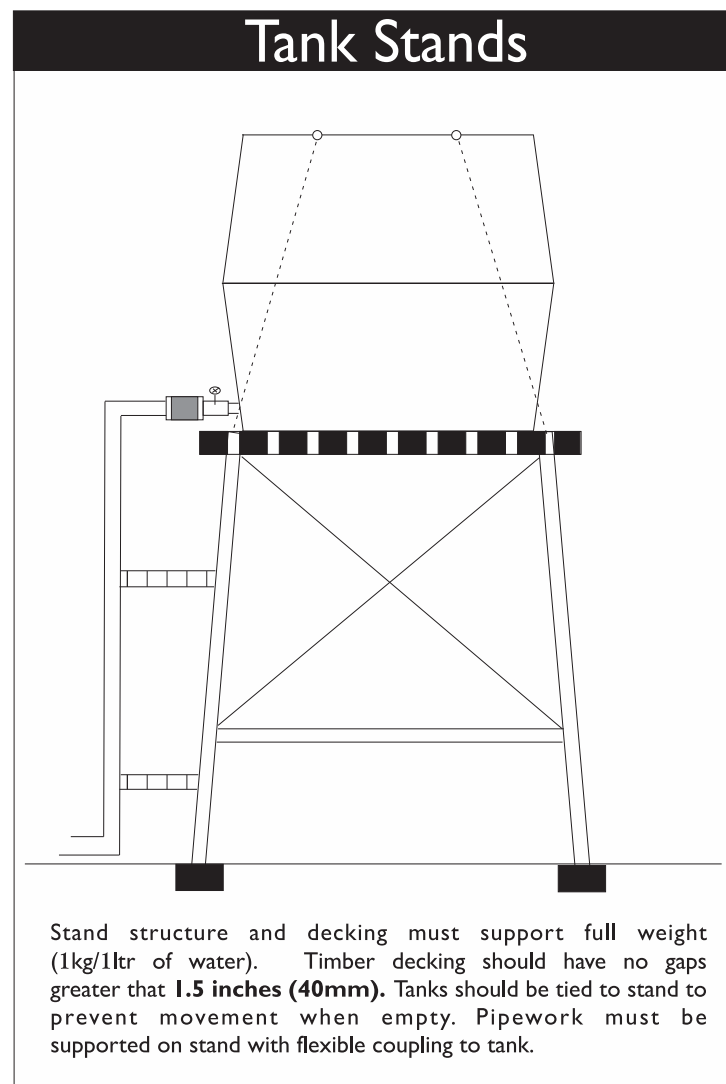

Tank Installation

Critical Points to Remember

1. Base of tank must be fully supported across its entire area (base support must remain flat at all times).
2. Pipe work should not place any loading on tank wall (flexible coupling is best alternative).
3. Overflow size must equal or exceed inlet size.
4. Tank must be vented to prevent it being subject to pressure or vacuum (leafstrainer or breather must be installed).