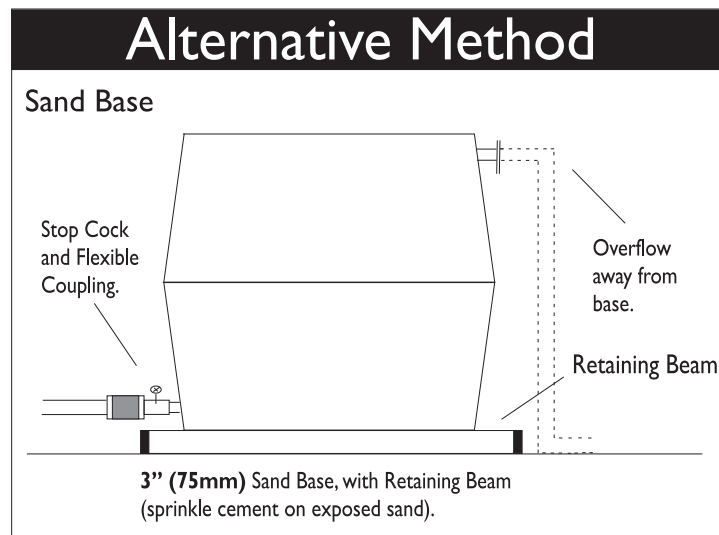

Tank Installation

Critical Points to Remember

1. Base of tank must be fully supported across its entire area (base support must remain flat at all times).
2. Pipe work should not place any loading on tank wall (flexible coupling is best alternative).
3. Overflow size must equal or exceed inlet size.
4. Tank must be vented to prevent it being subject to pressure or vacuum (leafstrainer or breather must be installed).